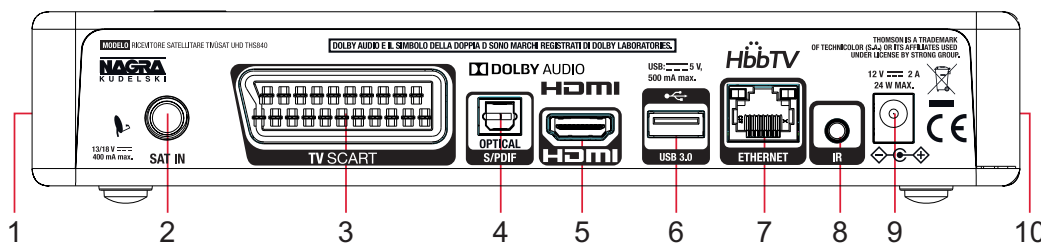

1. Televideo, sottotitoli in lingua e supporto tracce audio⁵
   - Dolby® Digital Plus⁶
   - Uscita audio digitale via S/PDIF
   - Supporto DiSEqC 1.0, 1.2, 1.3, GotoX, SatCR
   - Controllo Standby tramite tasto frontale
   - Aggiornamento Software tramite OTA (over-the-air), USB
   - Opzioni per la scansione automatica e manuale dei canali
   - Supporto scansione canali Fast scan
   - Risparmio energetico: standby automatico dopo un tempo predefinito
   - Basso consumo energetico in modalità standby (<1W)
   - **Connettori:** SAT IN, S/PDIF (ottico), 2x lettori smartcard, HDMI, TV SCART (RGB, CVBS, Audio L&R), Ethernet (RJ45), IR (infrarosso), 2x USB, Wi-Fi
   - **Accessori:** Telecomando, 2x batterie AAA, adattatore alimentazione (12 V, 2 A)
2. 1 Rai 4K il canale Rai in Ultra HD si accende per grandi eventi di sport e per fiction e i documentari.
   2 Soggetti alle condizioni di ricezione locali
   3 STRONG non può garantire la riproduzione di tutti i files anche se le estensioni sono elencate, in quanto dipende dalla dimensione del file, codec, bit rate.
   4 Per accedere ad internet collegare il decoder alla rete. I servizi di TV on demand o OTT accessibili a questo decoder sono erogati da terze parti.
   5 La disponibilità dipende dal broadcaster
   6 Dolby Audio e il simbolo della doppia D sono marchi registrati di Dolby Laboratories.

1. Dispositivi USB
2. Antenna Satellitare
3. TV SCART
4. Amplificatore audio digitale
5. TV (HDMI)
6. Dispositivi USB
7. Ethernet
8. Estensione infrarosso
9. Alimentazione
10. Smart card

Video

Max. video resolution: 2160p
Aspect ratio: 4:3 e 16:9
Risoluzione video: HDMI: 480i/480p, 576i/576p, 720p, 1080i, 1080p, 4Kx2K
SCART: PAL

Audio

Modo Audio: Stereo L/R, Dolby® Digital, Dolby® Digital Plus*

Sintonizzatore

Type1 F Type, IEC169-24, Femmina
Frequenza d'ingresso: 950 – 2150 MHz
Impedenza d'ingresso: 75 Ohm squilibrato
Livello segnale: -65 to -25 dBm

Alimentazione LNB: 13/18 V DC (+/- 1 V), max. 400 mA, protezione da sovraccarico
Versione DiSEqC: 1.0/1.2/1.3

Conessioni

SAT IN
S/PDIF (ottico)
2x lettori smartcard
HDMI
TV SCART (RGB, CVBS, Audio L&R)
Ethernet (RJ45)
IR (infrarosso)
2 porte USB 2.0/3.0 tipo A: 5 V/500 mA (max.) supportato
Alimentazione principale DC (12V / 2A)

Dati Generali

Wi-Fi: 2x2 MIMO 2.4 GHz/5 GHz
Dual Band 802.11a/b/g/n/ac
Alimentazione elettrica: 100 - 240 V AC 50/60 Hz
Temperatura di ingresso: 12 V DC, 2 A
Consumo: max. 24 W, typ. 6 W
Consumo in stand-by: max 1 W
Temperatura di funzionamento: 0 ~ +40 °C
Temperatura di immagazzinamento: -10 ~ +70 °C
Umidità relativa: 10 ~ 95%
RH, non condensante
Dimensioni (L x A x P) in mm: 225 x 160 x 36
Peso in kg: 0.46

EAN THS840: 9120072371196

*Dolby Audio e il simbolo della doppia D sono marchi registrati di Dolby Laboratories.

SERVICE CENTER		IT	
AT	support_at@thomsonstb.net 0820 400 044 € 0,12/Min, österr, Festnetz	DE	support_de@thomsonstb.net 0180 599 96 25 € 0,14/Min, deutsches Festnetz € 0,42/Min, max, Mobilfunknetze
BG	support_bg@thomsonstb.net +359 32 634451	NL	support_nl@thomsonstb.net
CEE	support_hu@thomsonstb.net +36 1 445-26-10	PL	support_pl@thomsonstb.net 801 702 027
	FR	UA	support_ua@thomsonstb.net +380 (44) 228 24 73