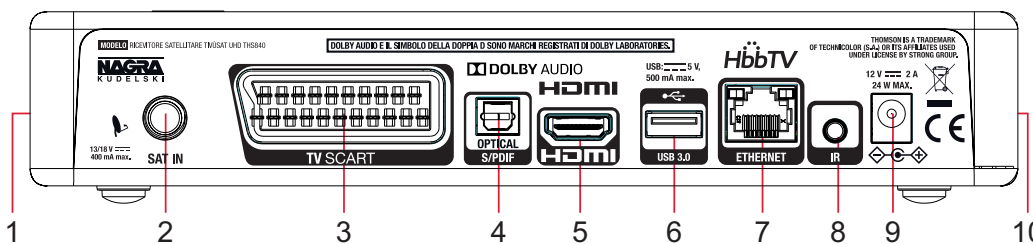

1. USB device
2. Satellite antenna
3. TV SCART
4. Digital audio amplifier
5. TV (HDMI)
6. USB device
7. Ethernet
8. Infrared extender
9. Power adapter
10. Smart card

Video

Max. video resolution: 2160p
Aspect ratio: 4:3 and 16:9
Video resolution: HDMI: 480i/480p, 576i/576p, 720p, 1080i, 1080p, 4Kx2K
SCART: PAL