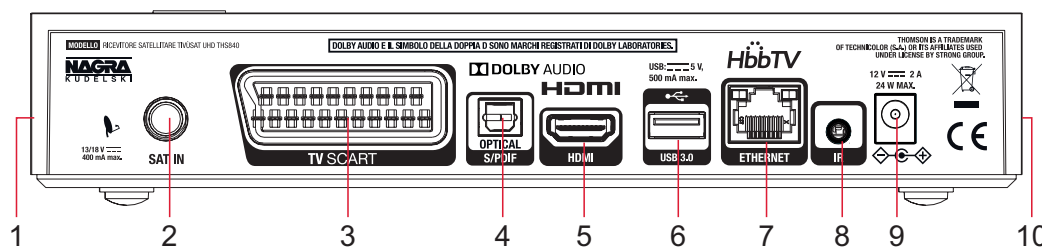

1. 1 Excluding 4K UHD ECP content
2. 2 Subject to your local reception conditions
3. 3 STRONG cannot guarantee the playback of all files although extensions are listed, as it depends on file size, codec, bit rate and resolution
4. 4 Web content and Internet-based services are provided by third parties and can be terminated at any time without prior notice.
5. 5 Availability depending on broadcast
6. 6 Dolby Digital Plus, Dolby Digital and the double-D symbol are registered trademarks of Dolby Laboratories

1. USB device
2. Satellite antenna
3. TV SCART
4. Digital audio amplifier
5. TV (HDMI)
6. USB device
7. Ethernet
8. Infrared extender
9. Power adapter
10. Smart card

Video

Max. video resolution: 2160p
Aspect ratio: 4:3 and 16:9
Video resolution: HDMI: 480i/480p, 576i/576p, 720p, 1080i, 1080p, 4Kx2K
SCART: PAL

Audio

Audio mode: Stereo L/R, Dolby®
Digital, Dolby® Digital Plus*

Tuner

Type1 F Type, IEC169-24, Female
Input frequency range: 950 – 2150 MHz
RF impedance: 75 Ohm unbalanced
Signal level: -65 to -25 dBm

LNB power: 13/18 V DC (+/- 1 V),
max. 400 mA, overload protected
DiSeqC version: 1.0/1.2/1.3

Connectors

SAT IN
S/PDIF (optical)
2x smartcard readers
HDMI
TV SCART (RGB, CVBS, Audio L&R)
Ethernet (RJ45)
IR (infrared)
2x USB 2.0/3.0 ports Type A: 5
V/500 mA (max.) supported
Power adapter (12 V, 2 A)

General Data

Wi-Fi: 2x2 MIMO 2.4 GHz/5 GHz
Dual Band 802.11a/b/g/n/ac
Supply voltage: 100 - 240 V AC 50/60 Hz
Input voltage: 12 V DC, 2 A
Power consumption: max. 24 W, typ. 6 W
Power consumption in standby: max 1 W
Operating temperature: 0 ~ +40 °C
Storage temperature: -10 ~ +70 °C
Operating humidity range: 10 ~
95% RH, non-condensing
Size (W x D x H) in mm: 225 x 160 x 36
Weight in kg: 0.46

*Dolby Digital Plus and the double-D symbol are registered trademarks of Dolby Laboratories

EAN THS840: 9120072371196

SERVICE CENTER	
AT	support_at@thomsonstb.net 0820 400 044 € 0,12/Min, österr. Festnetz
DE	support_de@thomsonstb.net 0180 599 96 25 € 0,14/Min, deutsches Festnetz € 0,42/Min, max. Mobilfunknetz
BG	support_bg@thomsonstb.net +359 32 634451
CEE	support_hu@thomsonstb.net +36 1 445-26-10
DK	support_dk@thomsonstb.net
FR	support_fr@thomsonstb.net
IT	support_it@thomsonstb.net 199 416 006 Da rete fissa: € 0,18 cent. al min. Da rete mobile: € 0,49 cent. al min. 15,6 € cent. scatto alla risposta
NL	support_nl@thomsonstb.net
PL	support_pl@thomsonstb.net 801 702 027
UA	support_ua@thomsonstb.net +380 (44) 238 61 50

THOMSON is a trademark of Technicolor (S.A.) or its affiliates used under license by STRONG Group. Subject to alterations. In consequence of continuous research and development technical specifications, design and appearance of products may change. NagraVision is a trademark of Kudelski SA. Manufactured under license from Dolby Laboratories. Dolby Audio, Dolby Digital, Dolby Digital Plus and the double-D symbol are trademarks of Dolby Laboratories. The terms HDMI and HDMI High-Definition Multimedia Interface, and the HDMI logo are trademarks or registered trademarks of HDMI Licensing Administrator, Inc in the United States and other countries. All product names are trademarks or registered trademarks of their respective owners.
© STRONG 2021. All rights reserved.