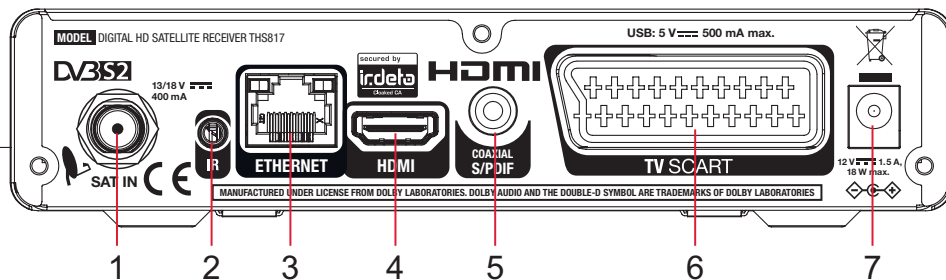

1 Subject to your local reception conditions
2 Dolby Digital Plus, Dolby Digital and the double-D symbol are registered trademarks of Dolby Laboratories
3 Playback of files cannot be guaranteed although extensions are listed, as it depends on codec, data bit rate and resolution used (all MPEG codec formats are supported).
4 Availability depending on broadcast/Teletext via TV remote is only available via SCART
5 The pre-configured satellites are: Astra 19.2E, Astra 23.5E, Astra 28.2E, HotBird 13.0E and Eutelsat 9.0E

1. Satellite antenna
2. IR extender(optional)
3. Ethernet
4. TV (HDMI)
5. Digital audio amplifier
6. TV (SCART)
7. Power adapter

Video Decoder

Aspect ratio: 4:3 and 16:9, Pan & Scan, Letterbox, Full screen combined
Frame rate: PAL and NTSC

Audio Decoder

Audio mode: Mono L/R, Stereo
Audio support: Dolby Digital Plus*

Tuner

Input frequency range: 950 – 2150 MHz
Signal level: -65 dBm ~ -25 dBm
LNB power: 13/18 V DC (+/- 1 V), 400 mA, overload protected
DiSEqC version: 1.0, 1.1, 1.2, GOTO X and SatCR supported

General Data

Power supply: 100 - 240 V AC, 50/60 Hz
Input voltage: 12 V DC, 1.5 A
Power consumption: max. 18 W
Power consumption in standby: max. 0.5 W
Operating temperature: 0° C to +40° C
Storage temperature: -10° C to +70° C
Operating humidity range: 10 %-95 % RH, non-condensing
Size (W x D x H) in mm: 168 x 105 x 41
Weight in kg: 0.30

*Dolby Digital Plus, Dolby Digital and the double-D symbol are registered trademarks of Dolby Laboratories

EAN THS817: 9120072371202

SERVICE CENTER

support_at@thomsonstb.net

AT 0820 400 044

€ 0,12/Min. österr. Festnetz