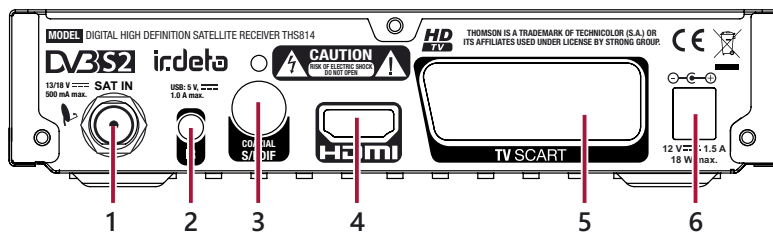

1. Subject to your local reception conditions
2. Precondition is an activated and valid Irdeto smartcard
3. Dolby Digital Plus, Dolby Digital and the double-D symbol are registered trademarks of Dolby Laboratories
4. Playback of files cannot be guaranteed although extensions are listed, as it depends on codec, data bit rate and resolution used (all MPEG codec formats are supported).
5. Availability depending on broadcast/Teletext via TV remote is only available via SCART
6. This function helps you finding satellites for your existing satellite system. The pre-configured satellites are: Astra 19.2E, Astra 23.5E, Astra 28.2E, HotBird 13.0E and Eutelsat 9.0E

1. Satellite antenna
2. IR extender
3. Digital audio amplifier
4. TV (HDMI)
5. TV (SCART)
6. Power adapter

Video

Video output: Scart: 576i, CVBS with CGMS-A
HDMI: 576i, 576p, 720p, 1080i, 1080p with HDCP (future software)

Audio Decoder

Audio mode: Mono L/R, Stereo
Audio support: Dolby Digital Plus*

Tuner

LNB power: 13/18 V DC (+/- 1V), max. 500 mA, overload protected
DiSEqC version: 1.0, 1.1, 1.2, GOTO X

General Data

Power supply: 100 - 240 V AC 50/60 Hz
Input voltage: 12 V DC, 1,5 A
Power consumption: max. 18 W
Power consumption in standby: max. 0.5 W
Operating temperature: 0° C to +45° C
Storage temperature: -10° C to +50° C
Operating humidity range: 10 %-95 % RH, non-condensing
Size (W x D x H) in mm: 170 x 128 x 39
Weight in kg: 0,35

*Dolby Digital Plus and the double-D symbol are registered trademarks of Dolby Laboratories.

EAN THS814 with ORF card: 9120072370526
EAN THS814 without ORF card: 8717185449808

SERVICE CENTER

support_at@thomsonstb.net

AT 0820 400 044

€ 0,12/Min. österr. Festnetz

THOMSON is a trademark of Technicolor (S.A.) or its affiliates used under license by STRONG Group. Subject to alterations. In consequence of continuous research and development technical specifications, design and appearance of products may change. Dolby Audio, Dolby Digital, Dolby Digital Plus, Dolby and the double-D symbol are registered trademarks of Dolby Laboratories, ASTRA is a registered trade mark of SES ASTRA, Irdeto is a registered trade mark of Irdeto Access B.V., HDMI, the HDMI logo and High-Definition Multimedia Interface are trademarks or registered trademarks of HDMI Licensing LLC in the United States and other countries. ASTRA is a registered trade mark of SES ASTRA, Eutelsat and HOT BIRD are registered trade marks of Eutelsat Communications. All other product names are trademarks or registered trademarks of their respective owners. © THOMSON 2018. All rights reserved.