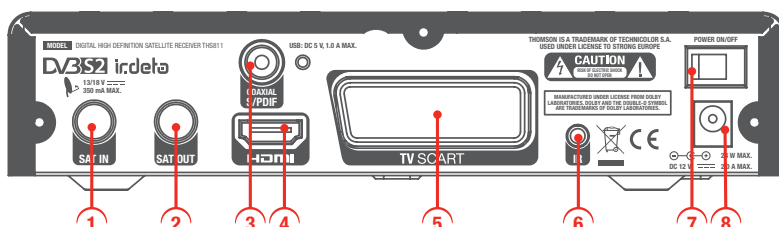

Video:

Aspect ratio: 4:3 and 16:9, Pan & Scan, Letterbox, combined
Video resolution: 576p, 720p, 1080i, 1080p

Audio

Audio mode: Mono L/R, Stereo, Dolby Digital Plus*
Transcoding for HDMI and S/PDIF: Dolby Digital Plus to Dolby Digital

General Data

Supply voltage: 100 - 240 V AC 50/60 Hz
Input voltage: 12 V DC, 2.0 A
Power consumption: max. 23.4 W, typ. 6.9 W
Power consumption in standby: max 0.8 W
Operating temperature: 0 ~ +40 °C
Storage temperature: -10 ~ +50 °C
Operating humidity range: 10 ~ 85% RH, non-condensing
Size (W x D x H) in mm: 192 x 178 x 45
Weight: 0.59 kg