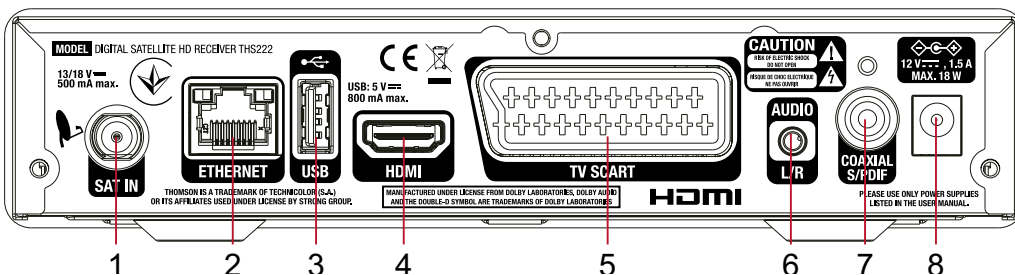

1. 1 Subject to your local signal conditions
2. 2 Dolby Digital Plus, Dolby and the double-D symbol are registered trademarks of Dolby Laboratories
3. 3 The playback of files cannot be guaranteed although extensions are listed, as it depends on codec, data bit rate and resolution used (all MPEG codec formats are supported).
4. 4 Availability depending on broadcaster

1. Satellite antenna
2. Ethernet
3. USB
4. TV (HDMI)
5. TV (SCART)
6. Audio Hi-Fi amplifier
7. Digital audio amplifier
8. Power adapter

Video

Profile level: MP@HL, MPEG-4 H.264/AVC
Video resolution: PAL 50Hz: 576i, 576p, 720p, 1080i, 1080p
NTSC 60Hz: 480i, 480p, 720p, 1080i, 1080p

Audio

Audio mode: Mono L/R, Stereo
Audio Support: E-AC3, Dolby Digital, Dolby Digital Plus*
Sampling rate: 32, 44.1, 48 kHz

Tuner

LNB power: 13/18 V DC (+/- 5%), max. 0.5 A, overload protected
Switch versions: DiSEqC 1.0, 1.1
LNB options: Universal, SatCR (max. 8 users)
Motor drive options: DiSEqC 1.2, GotoX (DiSEqC 1.3)

General Data

Power supply: AC 100 – 240 V ~ 50/60 Hz
Input voltage: DC 12 V, 1.5 A
Power consumption: max. 18 W, typ. 5 W
Power consumption in standby: max. 1.0 W
Operating temperature: 0 ~ +40°C
Storage temperature: -10 ~ +50°C
Operating humidity range: 10 ~ 85% RH, non-condensing
Size (W x D x H) in mm: 190 x 142 x 43
Weight in kg: 0.38

*Dolby Digital, Dolby Digital Plus and the double-D symbol are registered trademarks of Dolby Laboratories

EAN THS222: 8717185449471

SERVICE CENTER

AT	support_at@thomsonsb.net 0820 400 044 € 0,12/Min, österr. Festnetz	DE	support_de@thomsonsb.net 0180 599 96 25 € 0,14/Min, deutsches Festnetz € 0,42/Min, max. Mobilfunknetz	IT	support_it@thomsonsb.net 199 416 006 Da rete fissa: € 0,18 cent. al min. Da rete mobile: € 0,49 cent. al min. 15,6 € cent. scatto alla risposta
BG	support_bg@thomsonsb.net +359 32 634451	DK	support_dk@thomsonsb.net	NL	support_nl@thomsonsb.net
CEE	support_hu@thomsonsb.net +36 1 445-26-10	FR	support_fr@thomsonsb.net	PL	support_pl@thomsonsb.net 801 702 027
				UA	support_ua@thomsonsb.net +380 (44) 238 61 50

STRONG declares that this item complies with the basic requirements and other relevant regulations of directives CE 2004/108/EC and 73/23/EC, RoHS 2002/95/EC
THOMSON is a trademark of Technicolor (S.A.) or its affiliates used under license by STRONG Group. Subject to alterations. In consequence of continuous research and development technical specifications, design and appearance of products may change. HDMI, the HDMI logo and High-Definition Multimedia Interface are trademarks or registered trademarks of HDMI Licensing LLC in the United States and other countries. Manufactured under license from Dolby Laboratories. Dolby Audio, Dolby Digital, Dolby Digital Plus and the double-D symbol are trademarks of Dolby Laboratories. All product names are trademarks or registered trademarks of their respective owners.
© STRONG 2021. All rights reserved.