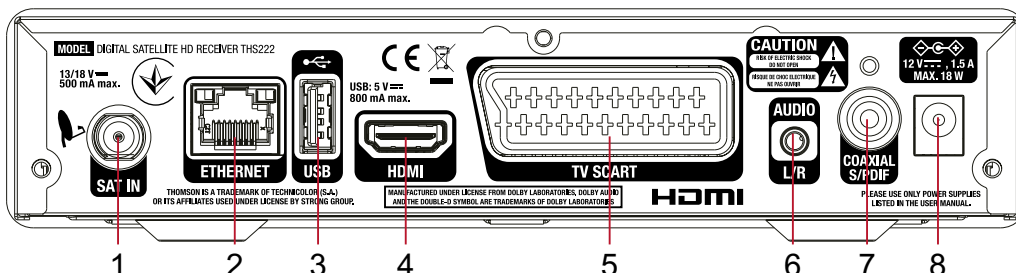

1. 1 Med forbehold af lokale modtage forhold
2. 2 Dolby Digital Plus, Dolby og dobbelt-D-symbolet er registrerede varemærker tilhørende Dolby Laboratories.
3. 3 Afspilning af filer kan ikke garanteres er på denne liste, da det afhænger af codec, data bit rate og opløsning brugt (alle MPEG codec formater understøttes).
4. 4 Tilgængelighed afhængig af Broadcaster

1. Satellitantenne
2. Ethernet
3. USB
4. TV (HDMI)
5. TV (SCART)
6. Audio Hi-Fi amplifier
7. Digital audio amplifier
8. Strømkabel

Video

Profile level: MP@HL, MPEG-4 H.264/AVC
Video resolution: PAL 50Hz: 576i, 576p, 720p, 1080i, 1080p
NTSC 60Hz: 480i, 480p, 720p, 1080i, 1080p

Audio

Audio mode: Mono L/R, Stereo
Audio support: E-AC3, Dolby Digital, Dolby Digital Plus*
Sampling rate: 32, 44.1, 48 kHz

Tuner

LNB power: 13/18 V DC (+/- 5%), max. 0.5 A, overload protected
Switch versions: DiSEqC 1.0, 1.1
LNB options: Universal, SatCR (max. 8 users)
Motor drive options: DiSEqC 1.2, GotoX (DiSEqC 1.3)

General Data

Power supply: AC 100 – 240 V ~ 50/60 Hz
Input voltage: DC 12 V, 1.5 A
Power consumption: max. 18 W, typ. 5 W
Power consumption in standby: max. 1.0 W
Operating temperature: 0 ~ +40°C
Storage temperature: -10 ~ +50°C
Operating humidity range: 10 ~ 85% RH, non-condensing
Size (W x D x H) in mm: 190 x 142 x 43
Weight in kg: 0.38

*Dolby Digital, Dolby Digital Plus and the double-D symbol are registered trademarks of Dolby Laboratories

EAN THS222: 8717185449471

SERVICE CENTER			
AT	support_at@thomsonstb.net 0820 400 044 € 0,12/Min, österr, Festnetz	DE	support_de@thomsonstb.net 0180 599 96 25 € 0,14/Min, deutsches Festnetz € 0,42/Min, max. Mobilfunknetz
BG	support_bg@thomsonstb.net +359 32 634451	DK	support_dk@thomsonstb.net
CEE	support_hu@thomsonstb.net +36 1 445-26-10	FR	support_fr@thomsonstb.net
IT	support_it@thomsonstb.net 199 416 006 Da rete fissa: € 0,18 cent. al min. Da rete mobile: € 0,49 cent. al min. 15,6 € cent. scatto alla risposta	NL	support_nl@thomsonstb.net
		PL	support_pl@thomsonstb.net 801 702 027
		UA	support_ua@thomsonstb.net +380 (44) 238 61 50

STRONG declares that this item complies with the basic requirements and other relevant regulations of directives 2004/108/EC and 73/23/EC, RoHS 2002/95/EC
THOMSON er et varemærke tilhørende Technicolor (S.A.) eller dets datterselskaber bruges under licens af STRONG Group.
Genstand for ændringer. Som følge af løbende forskning og udvikling, tekniske specifikationer, design og udseende af produkterne kan ændre sig. HDMI, HDMI-logoet og High-Definition Multimedia Interface er varemærker eller registrerede varemærker tilhørende HDMI Licensing LLC i USA og andre lande. Fremstillet under licens fra Dolby Laboratories. Dolby Audio og det dobbelte D-symbol er varemærker tilhørende Dolby Laboratories.
Alle produktnavne er varemærker eller registrerede varemærker tilhørende deres respektive ejere.
© STRONG 2021. Alle rettigheder forbeholdt.