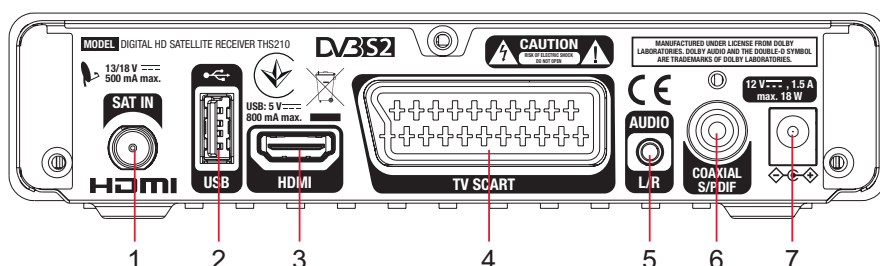

1. 1 Subject to your local signal conditions
2. 2 Dolby Digital Plus, Dolby and the double-D symbol are registered trademarks of Dolby Laboratories
3. 3 Playback of files cannot be guaranteed although extensions are listed, as it depends on codec, data bit rate and resolution used (all MPEG codec formats are supported).
4. 4 Availability depending on broadcaster

1. Satellite antenna
2. USB
3. TV (HDMI)
4. TV (SCART)
5. Audio Hi-Fi amplifier
6. Digital audio amplifier
7. Power adapter

Video

Video resolution: PAL 50Hz: 576i, 576p, 720p, 1080i, 1080p
NTSC 60Hz: 480i, 480p, 720p, 1080i, 1080p

Audio

Audio decoding: MPEG Layer 1 & 2,
Audio support: AC3, Dolby Digital Downmix
Audio mode: Mono L/R, Stereo, E-AC3, Dolby Digital, Dolby Digital Plus*

Tuner

LNB power: 13/18 V DC (+/- 5%), max. 0.5 A, overload protected
Switch versions: DiSEqC 1.0, 1.1
LNB options: Universal, SatCR (max. 8 users)
Motor drive options: DiSEqC 1.2, GotoX (DiSEqC 1.3)

General Data

Power supply: AC 100 – 240 V ~ 50/60 Hz
Input voltage: DC 12 V, 1.5 A
Power consumption: max. 18 W, typ. 5 W
Power consumption in standby: max. 0.5 W
Operating temperature: 0 ~ +40 °C
Storage temperature: -10 ~ +50 °C
Operating humidity range: 10 ~ 85% RH, non-condensing
Size (W x D x H) in mm: 173 x 126 x 42
Weight in kg: 0,3

*Dolby Digital Plus and the double-D symbol are registered trademarks of Dolby Laboratories

EAN THS210: 9120072370199

SERVICE CENTER

AT support_at@thomsonstb.net
0820 400 044
€ 0,12/Min, österr. Festnetz

DE support_de@thomsonstb.net
0180 599 96 25
€ 0,14/Min, deutsches Festnetz
€ 0,42/Min, max. Mobilfunknetze

IT support_it@thomsonstb.net
199 416 006
Da rete fissa: € 0,18 cent. al min.
Da rete mobile: € 0,49 cent. al min.
15,6 € cent. scatto alla risposta

BG support_bg@thomsonstb.net
+359 32 634451

DK support_dk@thomsonstb.net

NL support_nl@thomsonstb.net
801 702 027

CEE support_hu@thomsonstb.net
+36 1 445-26-10

FR support_fr@thomsonstb.net

UA support_ua@thomsonstb.net
+380 (44) 238 61 50