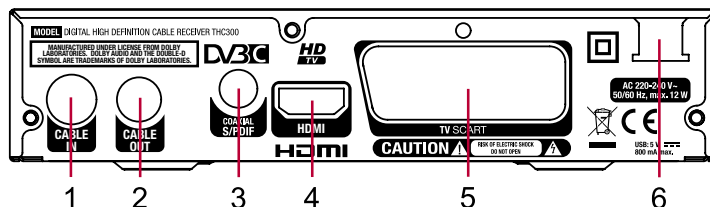

1. Depending on local signal conditions
2. Playback of files cannot be guaranteed although extensions are listed, as it depends on codec, data bit rate and resolution used (all MPEG codec formats are supported).
3. Dolby Digital Plus, Dolby Digital and the double-D symbol are registered trademarks of Dolby Laboratories.
4. Availability depending on broadcaster

1. Cable
2. TV/receiver (coax.)
3. Digital audio amplifier (coax.)
4. TV (HDMI)
5. TV (SCART)
6. Power cord

Tuner

Tuner: Sony CXD2872 DVB-C

Video

Video decoder: AVC/H.264 HP@L4.1, MPEG-4 ASP supported
Video resolution: 480i, 480p, 576i, 576p, 720p, 1080i, 1080p, By Source, By Native TV,

Audio

Audio support: AC3+/PCM/Dolby® Digital Plus*
Audio mode: Stereo, Mono

General Data

Supply voltage: 220 - 240 V AC (SMPS), 50/60 Hz
Power consumption: 5.14 W (typ.) 12 W (max.)
Power consumption in standby: max. 1.0 W
Operating temperature: 0 ~ +40 °C
Storage temperature: -10 ~ +50 °C
Operating humidity range: 10 ~ 85%, RH, Non-condensing
Size (WxDxH) in mm: 170x115x40
Weight in kg: 0.34

*Dolby Digital Plus, Dolby Digital and the double-D symbol are registered trademarks of Dolby Laboratories.

EAN THC300: 8717185448627

SERVICE CENTER			
AT	support_at@thomsonstb.net 0820 400 044 € 0,12/Min, österr. Festnetz	DE	support_de@thomsonstb.net 0180 599 96 25 € 0,14/Min, deutsches Festnetz € 0,42/Min, max. Mobilfunknetze
BG	support_bg@thomsonstb.net +359 32 634451	DK	support_dk@thomsonstb.net support_fr@thomsonstb.net 0826 461 062 € 0,15 par min poste fixe en France
CEE	support_hu@thomsonstb.net +36 1 445-26-10	FR	support_fr@thomsonstb.net 0826 461 062 € 0,15 par min poste fixe en France
		IT	support_it@thomsonstb.net 199 416 006 Da rete fissa: € 0,18 cent. al min. Da rete mobile: € 0,49 cent. al min. 15,6 € cent. scatto alla risposta
		NL	support_nl@thomsonstb.net
		PL	support_pl@thomsonstb.net 801 702 027
		UA	support_ua@thomsonstb.net +380 (44) 228 24 73

THOMSON is a trademark of Technicolor (S.A.) or its affiliates used under license by STRONG Group. Subject to alterations. In consequence of continuous research and development technical specifications, design and appearance of products may change. HDMI, the HDMI logo and High-Definition Multimedia Interface are trademarks or registered trademarks of HDMI Licensing LLC in the United States and other countries. Manufactured under license from Dolby Laboratories. Dolby Audio and the double-D symbol are registered trademarks of Dolby Laboratories. All other product names are trademarks or registered trademarks of their respective owners.
© THOMSON 2018. All rights reserved.