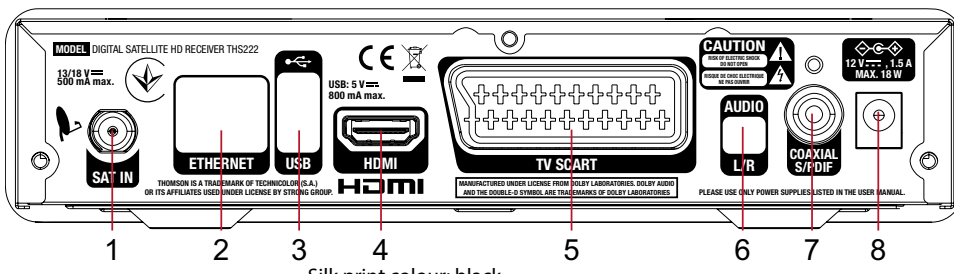

1 Subject to your local signal conditions
2 Dolby Digital Plus, Dolby and the double-D symbol are registered trademarks of Dolby Laboratories
3 The playback of files cannot be guaranteed although extensions are listed, as it depends on codec, data bit rate and resolution used (all MPEG codec formats are supported).
4 Availability depending on broadcaster

1. Satellite antenna
2. Ethernet
3. USB
4. TV (HDMI)
5. TV (SCART)
6. Audio Hi-Fi amplifier
7. Digital audio amplifier
8. Power adapter

Video

Video resolution: PAL 50Hz: 576i, 576p, 720p, 1080i, 1080p
NTSC 60Hz: 480i, 480p, 720p, 1080i, 1080p

Audio

Audio mode: Mono L/R, Stereo
Audio Support: E-AC3, Dolby Digital, Dolby Digital Plus*
Sampling rate: 32, 44.1, 48 kHz

Tuner

LNB power: 13/18 V DC (+/- 5%), max. 0.5 A, overload protected
Switch versions: DiSEqC 1.0, 1.1
LNB options: Universal, SatCR (max. 8 users)
Motor drive options: DiSEqC 1.2, GotoX (DiSEqC 1.3)

General Data

Power supply: AC 100 – 240 V ~ 50/60 Hz
Input voltage: DC 12 V, 1.5 A
Power consumption: max. 18 W, typ. 5 W
Power consumption in standby: max. 1.0 W
Operating temperature: 0 ~ +40°C
Storage temperature: -10 ~ +50°C
Operating humidity range: 10 ~ 85% RH, non-condensing
Size (W x D x H) in mm: 190 x 142 x 43
Weight in kg: 0.38

*Dolby Digital, Dolby Digital Plus and the double-D symbol are registered trademarks of Dolby Laboratories

EAN THS222: 8717185449471

SERVICE CENTER

AT	support_at@thomsonstb.net 0820 400 044 € 0,12/Min, österr. Festnetz	DE	support_de@thomsonstb.net 0180 599 96 25 € 0,14/Min, deutsches Festnetz € 0,42/Min, max. Mobilfunknetze	IT	support_it@thomsonstb.net 199 416 006 Da rete fissa: € 0,18 cent. al min. Da rete mobile: € 0,49 cent. al min. 15,6 € cent. scatto alla risposta
BG	support_bg@thomsonstb.net +359 32 634451	DK	support_dk@thomsonstb.net 0826 461 062 € 0,15 par min poste fixe en France	NL	support_nl@thomsonstb.net 801 702 027
CEE	support_hu@thomsonstb.net +36 1 445-26-10	FR	support_fr@thomsonstb.net 0826 461 062 € 0,15 par min poste fixe en France	PL	support_pl@thomsonstb.net 801 702 027
				UA	support_ua@thomsonstb.net +380 (44) 228 24 73

THOMSON is a trademark of Technicolor (S.A.) or its affiliates used under license by STRONG Group. Subject to alterations. In consequence of continuous research and development technical specifications, design and appearance of products may change. HDMI, the HDMI logo and High-Definition Multimedia Interface are trademarks or registered trademarks of HDMI Licensing LLC in the United States and other countries. Manufactured under license from Dolby Laboratories. Dolby Audio, Dolby Digital, Dolby Digital Plus and the double-D symbol are trademarks of Dolby Laboratories. All product names are trademarks or registered trademarks of their respective owners.
© THOMSON 2018. All rights reserved.