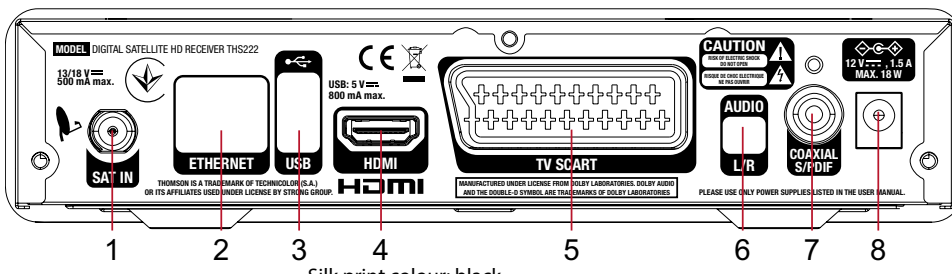

1. 1 Med forbehold af lokale modtage forhold
2. 2 Dolby Digital Plus, Dolby og dobbelt-D-symbolet er registrerede varemærker tilhørende Dolby Laboratories.
3. 3 Afspilning af filer kan ikke garanteres er på denne liste, da det afhænger af codec, data bit rate og opløsning brugt (alle MPEG codec formater understøttes).
4. 4 Tilgængelighed afhængig af Broadcaster

1. Satellitantenne
2. Ethernet
3. USB
4. TV (HDMI)
5. TV (SCART)
6. Audio Hi-Fi amplifier
7. Digital audio amplifier
8. Strømkabel

Video

Video resolution: PAL 50Hz: 576i, 576p, 720p, 1080i, 1080p
NTSC 60Hz: 480i, 480p, 720p, 1080i, 1080p

Audio

Audio mode: Mono L/R, Stereo
Audio support: E-AC3, Dolby Digital, Dolby Digital Plus*
Sampling rate: 32, 44.1, 48 kHz

Tuner

LNB power: 13/18 V DC (+/- 5%), max. 0.5 A, overload protected
Switch versions: DiSEqC 1.0, 1.1
LNB options: Universal, SatCR (max. 8 users)
Motor drive options: DiSEqC 1.2, GotoX (DiSEqC 1.3)

General Data

Power supply: AC 100 – 240 V ~ 50/60 Hz
Input voltage: DC 12 V, 1.5 A
Power consumption: max. 18 W, typ. 5 W
Power consumption in standby: max. 1.0 W
Operating temperature: 0 ~ +40°C
Storage temperature: -10 ~ +50°C
Operating humidity range: 10 ~ 85% RH, non-condensing
Size (W x D x H) in mm: 190 x 142 x 43
Weight in kg: 0.38

*Dolby Digital, Dolby Digital Plus and the double-D symbol are registered trademarks of Dolby Laboratories

EAN THS222: 8717185449471

SERVICE CENTER			
AT	support_at@thomsonstb.net 0820 400 044 € 0,12/Min, Gøsterr, Festnetz	DE	support_de@thomsonstb.net 0180 599 96 25 € 0,14/Min, deutsches Festnetz € 0,42/Min, max. Mobilfunknetz
BG	support_bg@thomsonstb.net +359 32 634451	DK	support_dk@thomsonstb.net support_fr@thomsonstb.net 0826 461 062 € 0,15 par min poste fixe en France
CEE	support_hu@thomsonstb.net +36 1 445-26-10	IT	support_it@thomsonstb.net 199 416 006 Da rete fissa: € 0,18 cent. al min. Da rete mobile: € 0,49 cent. al min. 15,6 € cent. scatto alla risposta
		NL	support_nl@thomsonstb.net
		PL	support_pl@thomsonstb.net 801 702 027
		UA	support_ua@thomsonstb.net +380 (44) 228 24 73

THOMSON er et varemærke tilhørende Technicolor (S.A.) eller dets datterselskaber bruges under licens af STRONG Group.
Genstand for ændringer. Som følge af løbende forskning og udvikling, tekniske specifikationer, design og udseende af produkterne kan ændre sig. HDMI, HDMI-logoet og High-Definition Multimedia Interface er varemærker eller registrerede varemærker tilhørende HDMI Licensing LLC i USA og andre lande. Fremstillet under licens fra Dolby Laboratories. Dolby Audio og det dobbelte D-symbol er varemærker tilhørende Dolby Laboratories.
Alle produktnavne er varemærker eller registrerede varemærker tilhørende deres respektive ejere.
© THOMSON 2018. Alle rettigheder forbeholdt.